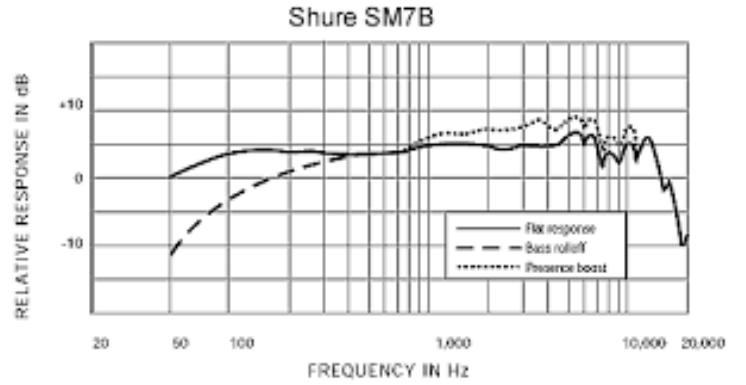

Shure SM 7B

Type: Dynamic

Roll off: 200 Hz

Polar Patterns: Cardioid

Phantom Power: No

Max SPL: 180 dB

Applications: Vocals

Frequency Range: 50 Hz - 20 kHz

PAD: No