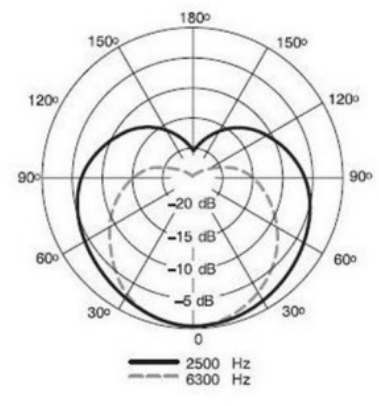

Shure SM 7B

Type: Dynamic

Roll off: 200 Hz

Polar Patterns: Cardioid

Phantom Power: No

Max SPL: 180 dB

Applications: Vocals

Frequency Range: 50 Hz - 20 kHz

PAD: No