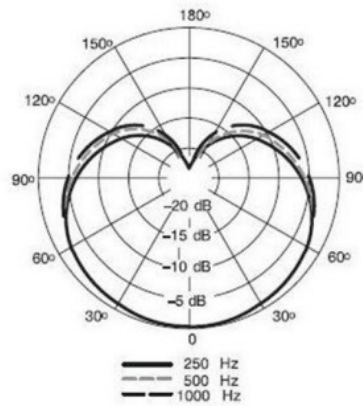

Shure SM 7B

Type: Dynamic

Roll off: 200 Hz

Polar Patterns: Cardioid

Phantom Power: No

Max SPL: 180 dB

Applications: Vocals

Frequency Range: 50 Hz - 20 kHz

PAD: No