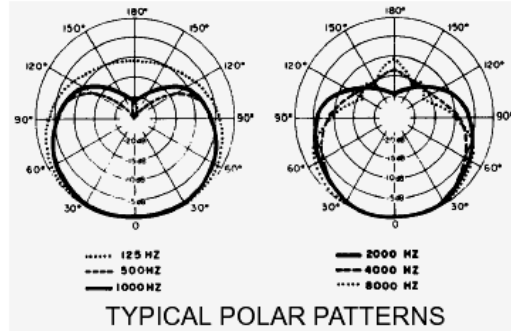

Shure SM 58

Shure SM58

Type: Dynamic

Roll off: No

Polar Patterns: Cardioid

Phantom Power: No

Max SPL: 180 dB

Applications: Vocals

Frequency Range: 50 Hz - 15 kHz

PAD: No