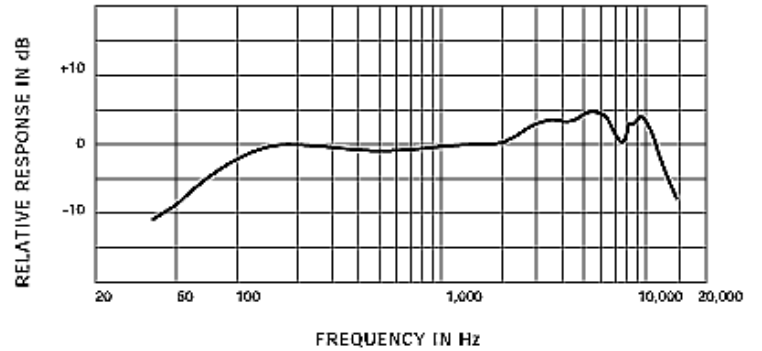

Shure SM 58

Shure SM58

Type: Dynamic

Roll off: No

Polar Patterns: Cardioid

Phantom Power: No

Max SPL: 180 dB

Applications: Vocals

Frequency Range: 50 Hz - 15 kHz

PAD: No