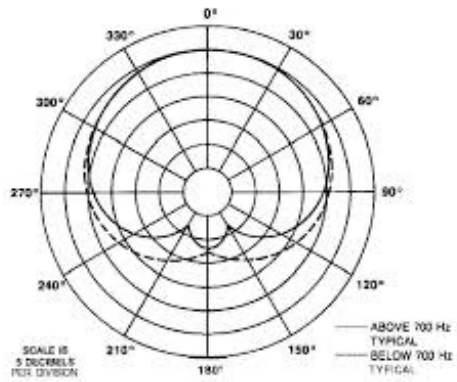

Electro Voice RE 20

Type: Dynamic

Roll off: No

Polar Patterns: Cardioid

Phantom Power: No

Max SPL: 150 dB

Applications: Vocals

Frequency Range: 45 Hz - 18 kHz

PAD: No