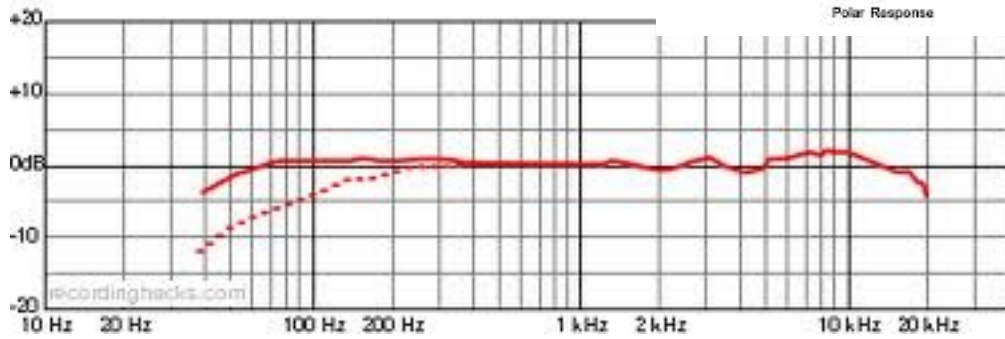

Electro Voice RE 20

Type: Dynamic

Roll off: No

Polar Patterns: Cardioid

Phantom Power: No

Max SPL: 150 dB

Applications: Vocals

Frequency Range: 45 Hz - 18 kHz

PAD: No