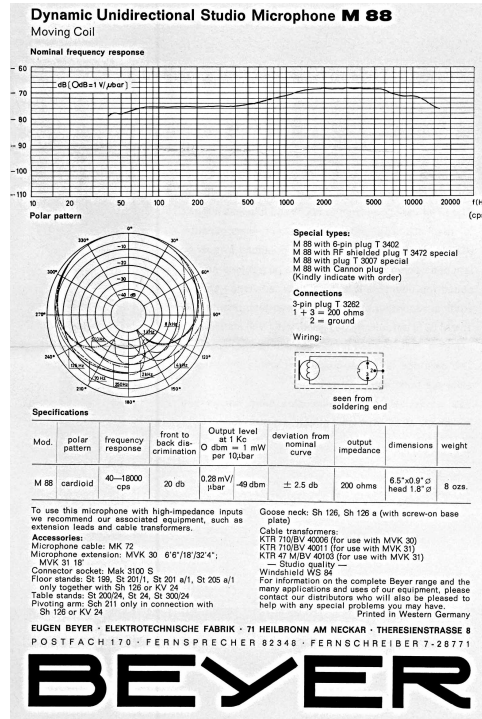

# Beyerdynamic M88

Type: Dynamic

Roll off: No

Polar Patterns: Hypercardioid

Phantom Power: No

Max SPL: High

Applications: Kick Drum,  
Bass, Horns

Frequency Range: 30 Hz - 20 kHz

PAD: No