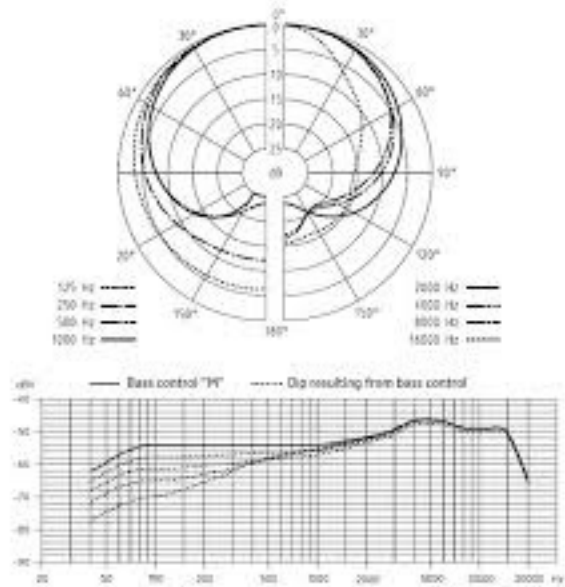

# Sennheiser MD 421

Type: Dynamic

Roll off: 5 position

Polar Patterns: Cardioid

Phantom Power: No

Max SPL: 150 dB

Applications: Toms, Bass,  
Guitar amp, Snare

Frequency Range: 30 Hz - 17 kHz

PAD: No