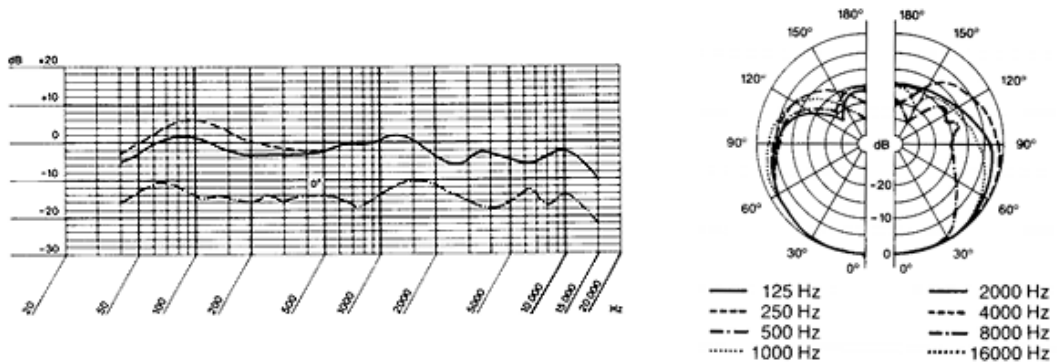

# AKG D12

Type: Dynamic

Roll off: No

Polar Patterns: Cardioid

Phantom Power: No

Max SPL: 164

Applications: Kick Drum, Bass Amp

Frequency Range: 17 Hz - 17kHz

PAD: No