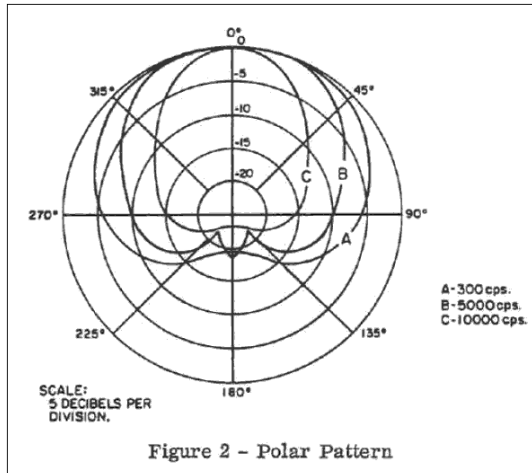

# Electro Voice 668

Type: Dynamic

Roll off: No

Polar Patterns: Cardioid

Phantom Power: No

Max SPL: 145 dB

Applications: Vocals,  
Guitar Cab, Kick

Frequency Range: 40 Hz - 10 kHz

PAD: No