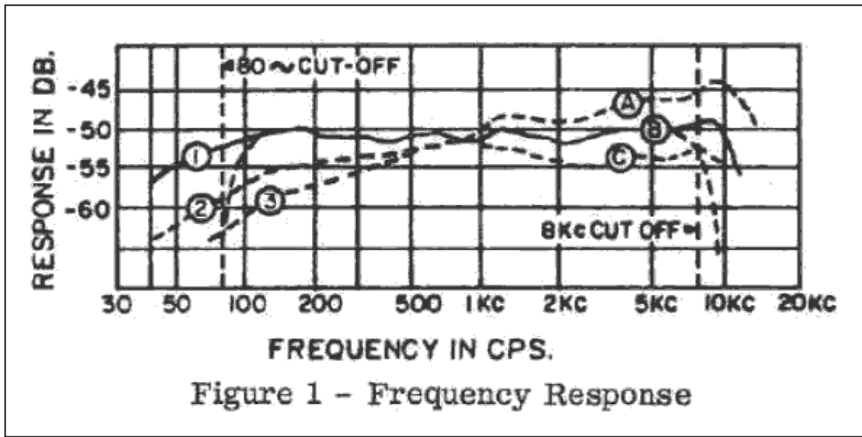

# Electro Voice 668

Type: Dynamic

Roll off: No

Polar Patterns: Cardioid

Phantom Power: No

Max SPL: 145 dB

Applications: Vocals,  
Guitar Cab, Kick

Frequency Range: 40 Hz - 10 kHz

PAD: No