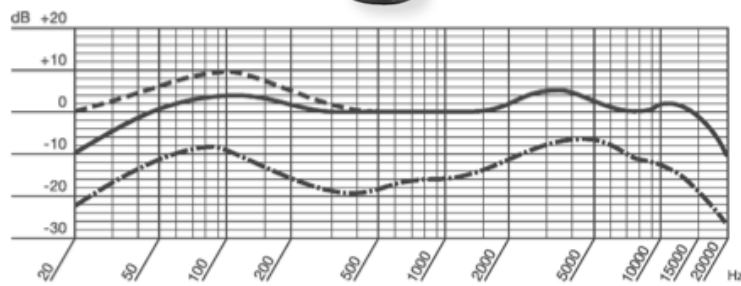

# AKG D112

Type: Dynamic

Roll off: No

Polar Patterns: Cardioid

Phantom Power: No

Max SPL: 160 dB

Applications: Kick Drum, Bass Amp,  
Acoustic Bass

Frequency Range: 20 Hz - 17kHz

PAD: No