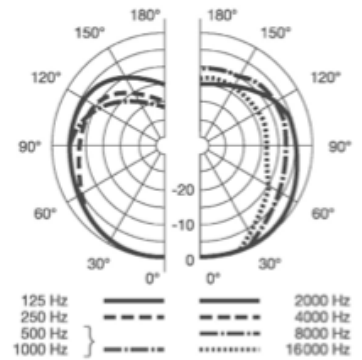

# AKG D112

Type: Dynamic

Roll off: No

Polar Patterns: Cardioid

Phantom Power: No

Max SPL: 160 dB

Applications: Kick Drum, Bass Amp,  
Acoustic Bass

Frequency Range: 20 Hz - 17kHz

PAD: No